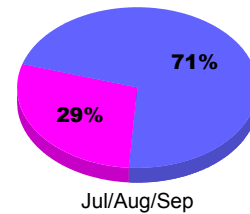

**Membership Results
2011-2012**

**Membership
2010-2011**

Month	Net Memb Goal	Actual New Memb	Actual Dropped Memb	Gain/Loss of Memb	Gain/Loss of Memb
Jul/Aug/Sep		10	-37	-27	-18
Totals		10	-37	-27	-18

Membership Results 2011-2012

Goal, New, Dropped, Gain/Loss

Comparison of Membership Gain/Loss

Current Year Compared to the Previous Year

Gender Comparison 2011-2012

Male Female