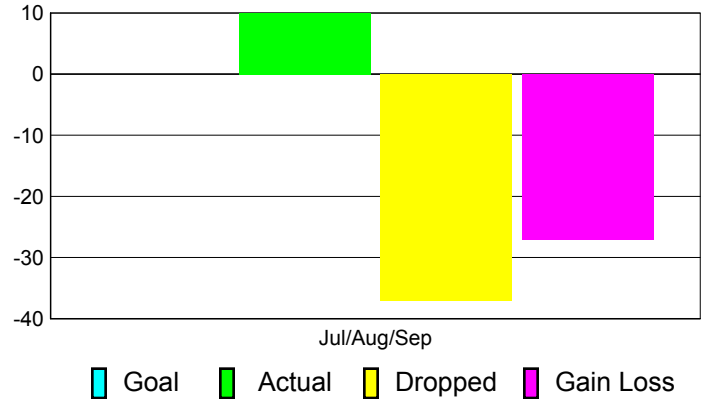

Membership Results 2011-2012

Goal, New, Dropped, Gain/Loss